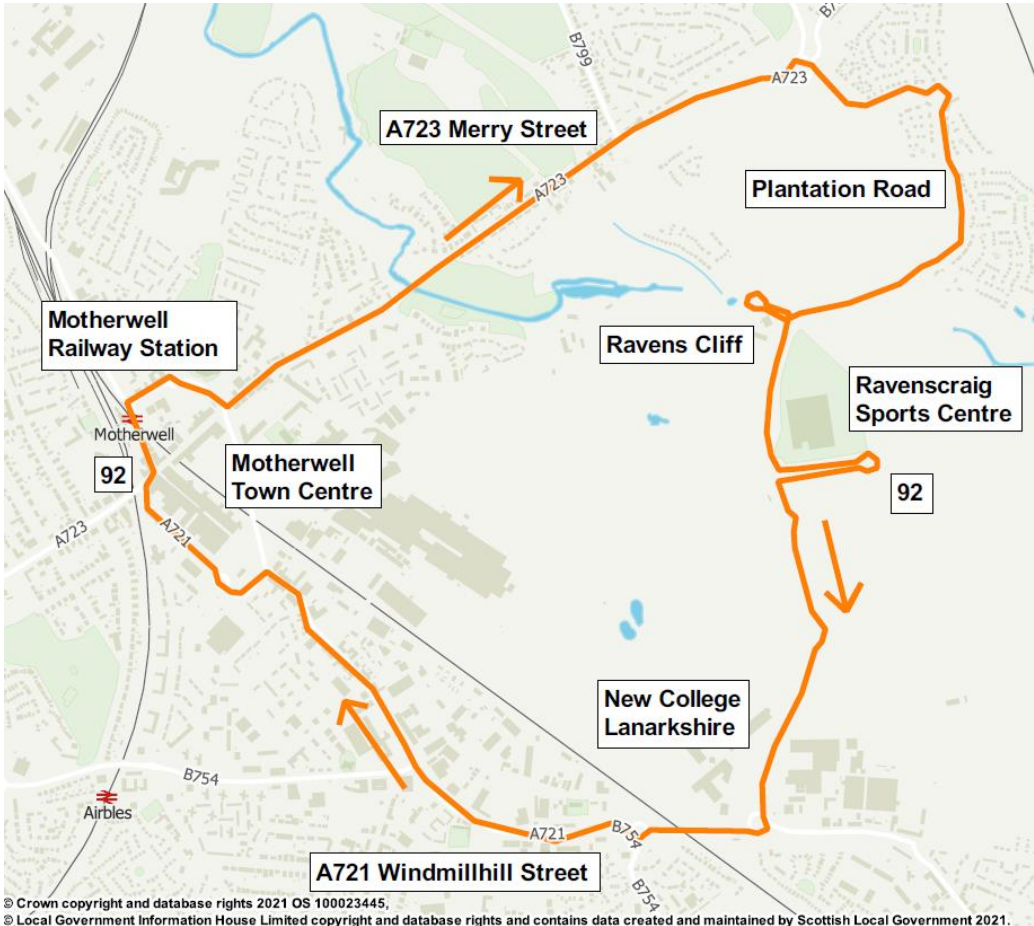

Bus Timetable
From 23 July 2023

92

Motherwell Train Station Ravenscraig

For more information please visit spt.co.uk. or alternatively, for all public transport enquiries, call:

© Crown copyright and database rights 2021 OS 100023445.
© Local Government Information House Limited copyright and database rights and contains data created and maintained by Scottish Local Government 2021.

ARG Travel
Unit 4D, Hagmill Road
Coatbridge
ML5 4TD
t 01236 420818

Route Service 92: From **Ravenscraig Regional Sports Facility**, O'Donnell Way via circle roundabout continue O'Donnell Way, Robberhall Road, A721 Craigneuk St, Windmillhill St, Brandon Street, A721, West Hamilton St, Hamilton Road, Muir Street, **Motherwell Railway Station**, A721 Hope Street, Menteith Road, A723 Merry St, Ravenscraig Spine Rd, Plantation Road, Ravenscraig Spine Road, Prospect Hill Road, circle roundabout continue Prospect Hill Road, New Craig Road to **Ravenscraig Regional Sports Facility**, O'Donnell Way.