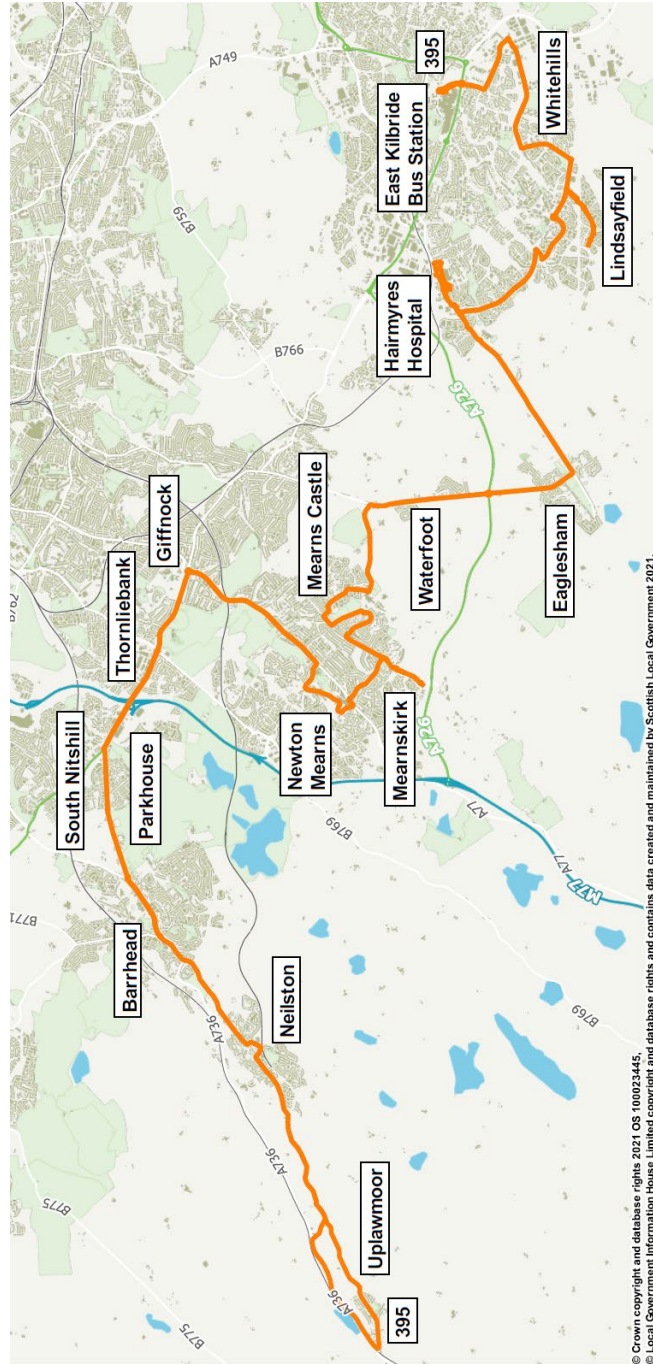

Fare table service 395

Adult single fares £

Uplawmoor	1.75	Glen Doll Road	1.70	1.10	Darnley / Parkhouse Rd	1.70	1.60	Mearns Cross	3.15	3.15	2.85	2.50	2.20	2.15	2.10	1.70	1.60	Mearns Cross							
2.10	1.35	Neilston Station	1.70	1.10	Sainsbury's Superstore	1.70	1.60	Broom Shops	3.30	3.30	3.15	2.95	2.85	2.50	2.20	1.60	Broom Shops								
2.15	1.60	1.35	1.70	1.10	Splersbridge Roundabout	1.95	1.60	Mearns Castle High School	3.55	3.30	3.15	2.95	2.85	2.50	2.20	1.75	1.10	Mearns Castle High School							
2.20	1.60	1.10	1.70	1.10	Eastwood Toll	1.95	1.60	Waterfoot	4.00	3.55	3.30	3.15	2.95	2.85	2.50	2.20	1.85	1.35	Waterfoot						
3.15	2.50	2.20	2.10	2.10	Whitecraigs Station	2.10	1.85	Eaglesham	4.25	4.00	3.55	3.30	3.15	2.95	2.70	2.50	2.10	1.45	Eaglesham						
4.25	4.00	3.55	3.30	3.15	3.15	3.15	3.15	Jackton	4.25	4.00	3.55	3.30	3.15	2.95	2.70	2.50	2.15	1.80	Jackton						
4.25	4.00	3.55	3.30	3.15	3.15	3.15	3.15	Hairmyres Hospital	4.60	4.25	4.00	3.55	3.30	3.15	2.85	2.20	2.50	2.15	1.70	1.35	Hairmyres Hospital				
5.05	4.60	4.25	4.00	4.00	3.30	3.15	3.15	Gardenhall	5.05	4.60	4.25	4.00	3.30	3.15	2.85	2.70	2.75	2.20	2.10	1.70	1.10	Gardenhall			
5.05	4.60	4.25	4.00	4.00	3.30	3.15	3.15	Greenhills Square	5.65	5.05	4.25	4.00	4.00	3.30	3.30	2.90	2.85	2.60	2.20	2.10	1.50	1.35	Greenhills Square		
5.65	5.05	4.25	4.00	4.00	3.30	3.15	3.15	Morrison's - Lindsayfield	6.00	5.65	5.05	4.60	4.25	4.00	4.00	3.15	2.85	2.60	2.75	2.30	1.75	1.70	1.60	Morrison's - Lindsayfield	
6.00	5.65	5.05	4.60	4.25	4.25	4.25	4.00	Murray Roundabout	6.00	5.65	5.05	4.60	4.25	4.00	3.40	3.30	3.10	2.95	2.85	2.35	2.20	2.10	1.10	1.10	Murray Roundabout
6.00	5.65	5.05	4.60	4.25	4.25	4.25	4.00	East Kilbride																	East Kilbride

FARES CORRECT AT TIME OF PRODUCTION - MAY BE SUBJECT TO CHANGE

Child Single Fares (from 5th to 16th birthday)
Children under school age travel free
Childs single fares at half the adult single fare rounded up to the next 5 pence